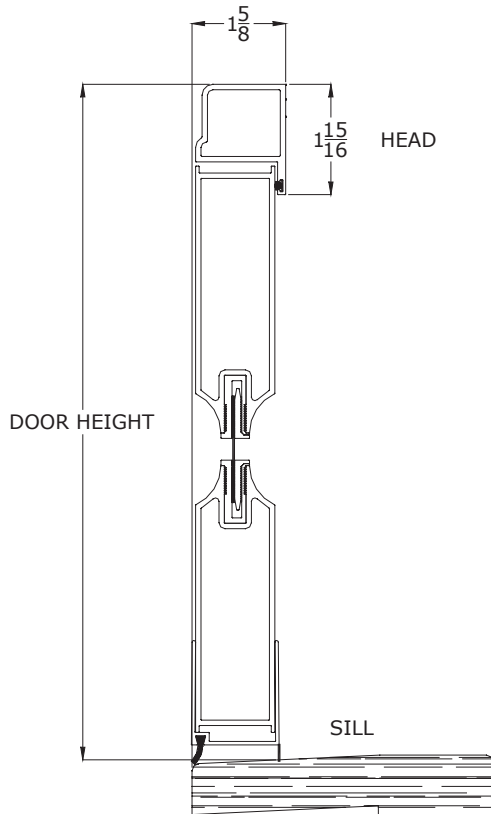

TRU-FRAME[®]

VIEWGUARD[™] Security Door

Measuring Guide

IMPORTANT: PROVIDE OPENING SIZE ACCORDING TO DETAILS BELOW

The dimensions for a Tru-Frame[®] Viewguard[™] Security Door are derived from the details at left (HEIGHT) and below (WIDTH). Measuring by these dimensions will provide a door that will fit your opening.